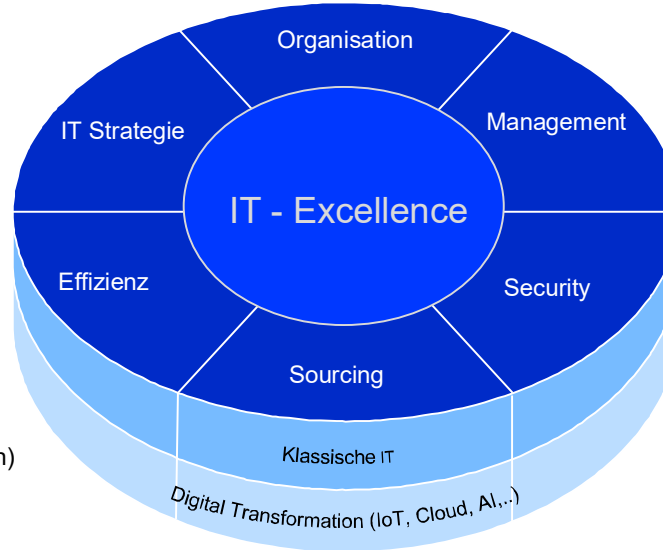

Kompetenzen IT Excellence

Organisation

- IT Governance
- Risk – und Quality Management
- IT Organisationsstruktur
- IT Prozessoptimierung
- Sensitive Information Handling

Strategie

- IT Strategie
- Business-IT Alignment
- IT Assessment
- Cloud Strategie
- CIO-Coaching

Effizienz

- IT Benchmarking (Preis & Kosten)
- IT Kostenoptimierung
- Leistungsverrechnung
- Service Management
- KPIs

Management

- Interim Mandate
- Change Management
- Projekt- und Programm Mgmt.
- IT Transformation

Security

- Audits
- Risk Management
- Cyber Security
- ISMS 2700x
- CISO as a Service

Sourcing

- Sourcing Strategie
- Ausschreibungen & Vertragsverhandlungen
- Servicekatalog
- Cloud Sourcing
- Transition Out- und In-Sourcing
- Purchasing